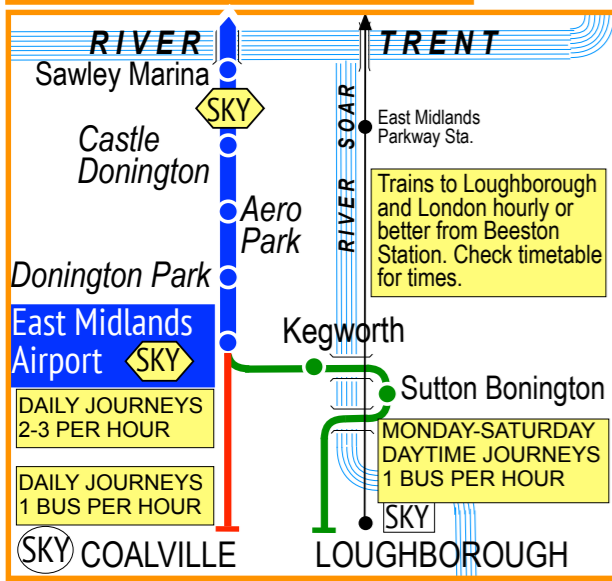

MAP GUIDE

Beeston 24/7 DIRECT
Derby DAILY DIRECT
Wollaton Village MON-SAT DAY-TIME DIRECT
Heanor SUNDAY DIRECT

IndiGO SKYlink
 24/7 SERVICE DAILY TRAM SERVICE

36 IGO SKY i4 34

DAILY BOLD ROUTES 6 PER HOUR OR BETTER. ROUTE 34 HAS FEWER JOURNEYS PER HOUR DURING UNIVERSITY HOLIDAYS.

SKYLINK TIMES FROM MECCA BINGO QUEENS ROAD	Journey Time in Minutes	Buses Per Hour Daytime
Chilwell Retail Park	8	3
Long Eaton Green	12	3
Castle Donington	27	3
East Midlands Airport	37	3
Coalville	75	1
Kegworth	50	1

HISTORY BY BUS
 See Nottingham a little differently
historybybus.blogspot.co.uk

Journey times and buses/trams per hour Mon-Sat daytime from Beeston Interchange

	Minutes	Per hour
Aspley Library	31	1
Beeston Boots	13	2
Beeston Marina	13	1
Bulwell - L11	49	1
Bulwell - TRAM	43	6
Chilwell Field Lane	12	7-8
Chilwell Mottram Rd.	8	10
Chilwell Retail Park	11	6
CITY CENTRE:		
Angel Row - 36	21	7-8
Beastmarket Hill - 18	33	2
Friar Lane - IGO	23	6
Market Square - TRAM	22	6
Nottingham Station	19	6
Victoria Cent. - L10	43	1
Victoria Cent. - 36	26	7-8
Derby Bus Station	59	6
Heanor (Sunday only)	59	1
Hucknall Station	51	6
Hyson Green (Forest)	30	6
Ilkeston (Sunday only)	39	1
Long Eaton Briar Gate	29	3
Long Eaton Green	15	9
QMC Derby Road	12	16
QMC Treatment Cent.	10	6
Stapleford	16	2
St'ford Melbourne Rd.	22	2
Toton Lane - 510	30	1
Toton Lane - Tram	12	6
Trowell Rd/W'ton Vale	12	1
Wollaton Village	20	1

CITY CENTRE BUS STOPS TO & FROM BEESTON

Monday-Saturday early-am/late-pm and Sunday running times are, generally, a little faster but fewer journeys.

© ROBERT HOWARD, November 2019. THIS IS A DIAGRAMMATIC MAP NOT TO SCALE. NOT ALL ROADS SHOWN. Remember, maps catch a moment in time. Bus and Tram information as at 1 Nov 2019.