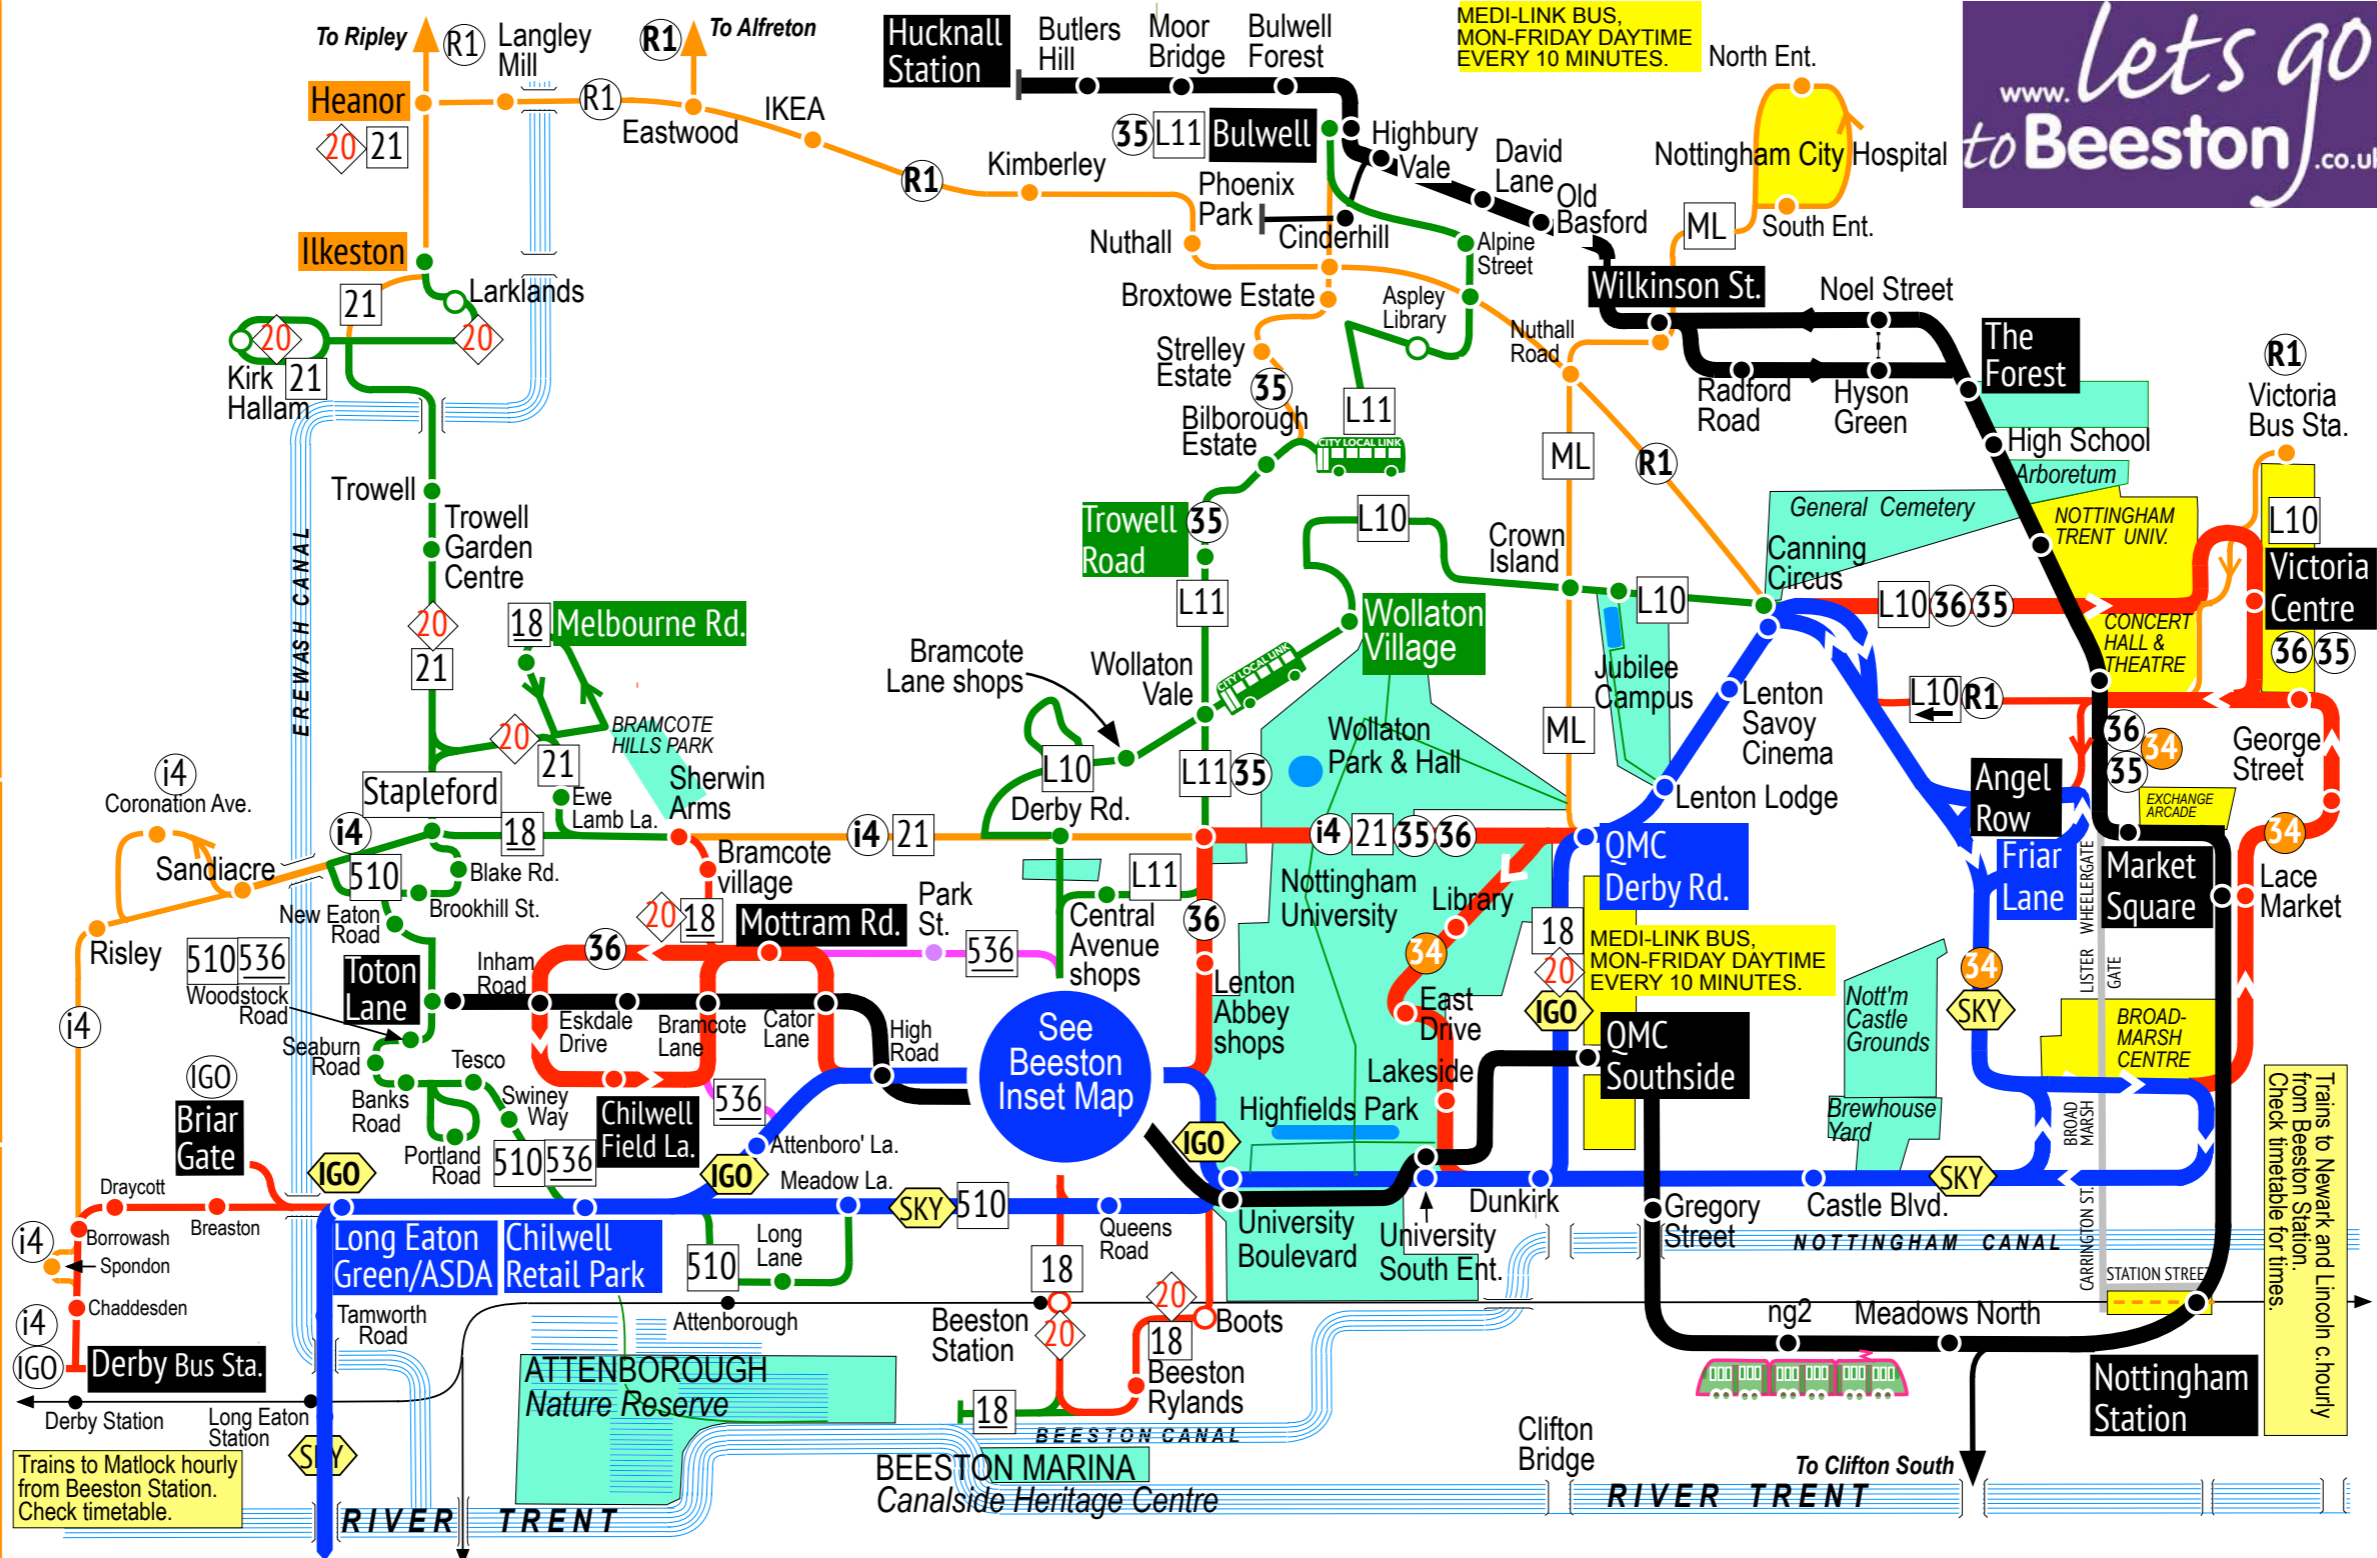

MAP GUIDE

Beeston 24/7 DIRECT
Derby DAILY DIRECT
Wollaton Village MON-SAT DAY-TIME DIRECT
Heanor SUNDAY DIRECT

IndiGO SKYlink
 24/7 SERVICE DAILY TRAM SERVICE

36 IGO SKY i4 34

DAILY BOLD ROUTES 6 PER HOUR OR BETTER. ROUTE 34 HAS FEWER JOURNEYS PER HOUR DURING UNIVERSITY HOLIDAYS.

SKYLINK TIMES FROM MECCA BINGO QUEENS ROAD	Journey Time in Minutes	Buses Per Hour Daytime
Chilwell Retail Park	8	3
Long Eaton Green	12	3
Castle Donington	27	3
East Midlands Airport	37	3
Coalville	75	1
Kegworth	50	1

HISTORY BY BUS
 See Nottingham a little differently
historybybus.blogspot.co.uk

Journey times and buses/trams per hour Mon-Sat daytime from Beeston Interchange

	Minutes	Per hour
Aspley Library	31	1
Beeston Boots	13	2
Beeston Marina	13	1
Bulwell - L11	49	1
Bulwell - TRAM	43	6
Chilwell Field Lane	12	7-8
Chilwell Mottram Rd.	8	10
Chilwell Retail Park	11	6
CITY CENTRE:		
Angel Row - 36	21	7-8
Beastmarket Hill - 18	33	2
Friar Lane - IGO	23	6
Market Square - TRAM	22	6
Nottingham Station	19	6
Victoria Cent. - L10	43	1
Victoria Cent. - 36	26	7-8
Derby Bus Station	59	6
Heanor (Sunday only)	59	1
Hucknall Station	51	6
Hyson Green (Forest)	30	6
Ilkeston (Sunday only)	39	1
Long Eaton Briar Gate	29	3
Long Eaton Green	15	9
QMC Derby Road	12	16
QMC Treatment Cent.	10	6
Stapleford	16	2
St'ford Melbourne Rd.	22	2
Toton Lane - 510	30	1
Toton Lane - Tram	12	6
Trowell Rd/W'ton Vale	12	1
Wollaton Village	20	1

CITY CENTRE BUS STOPS TO & FROM BEESTON

Monday-Saturday early-am/late-pm and Sunday running times are, generally, a little faster but fewer journeys.

© ROBERT HOWARD, November 2019. THIS IS A DIAGRAMMATIC MAP NOT TO SCALE. NOT ALL ROADS SHOWN. Remember, maps catch a moment in time. Bus and Tram information as at 1 Nov 2019.