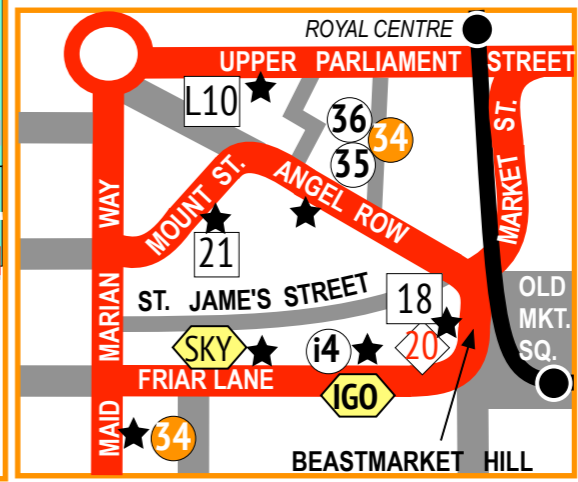

MAP GUIDE

Beeston 24/7 DIRECT
Derby DAILY DIRECT
Wollaton Village MON-SAT DAY-TIME DIRECT
Heanor SUNDAY DIRECT

IndiGO SKYlink
 24/7 SERVICE DAILY TRAM SERVICE

36 IGO SKY i4 34

DAILY BOLD ROUTES 6 PER HOUR OR BETTER. ROUTE 34 HAS FEWER JOURNEYS PER HOUR DURING UNIVERSITY HOLIDAYS.

SKYLINK TIMES FROM MECCA BINGO QUEENS ROAD	Journey Time in Minutes	Buses Per Hour Daytime
Chilwell Retail Park	8	3
Long Eaton Green	12	3
Castle Donington	27	3
East Midlands Airport	37	3
Coalville	75	1
Kegworth	50	1

HISTORY BY BUS
 See Nottingham a little differently
historybybus.blogspot.co.uk

Journey times and buses/trams per hour Mon-Sat daytime from Beeston Interchange

	Minutes	Per hour
Aspley Library	31	1
Beeston Boots	13	2
Beeston Marina	13	1
Bulwell - L11	49	1
Bulwell - TRAM	43	6
Chilwell Field Lane	12	7-8
Chilwell Mottram Rd.	8	10
Chilwell Retail Park	11	6
CITY CENTRE:		
Angel Row - 36	21	7-8
Beastmarket Hill - 18	33	2
Friar Lane - IGO	23	6
Market Square - TRAM	22	6
Nottingham Station	19	6
Victoria Cent. - L10	43	1
Victoria Cent. - 36	26	7-8
Derby Bus Station	59	6
Heanor (Sunday only)	59	1
Hucknall Station	51	6
Hyson Green (Forest)	30	6
Ilkeston (Sunday only)	39	1
Long Eaton Briar Gate	29	3
Long Eaton Green	15	9
QMC Derby Road	12	16
QMC Treatment Cent.	10	6
Stapleford	16	2
St'ford Melbourne Rd.	22	2
Toton Lane - 510	30	1
Toton Lane - Tram	12	6
Trowell Rd/W'ton Vale	12	1
Wollaton Village	20	1

CITY CENTRE BUS STOPS TO & FROM BEESTON

Monday-Saturday early-am/late-pm and Sunday running times are, generally, a little faster but fewer journeys.

© ROBERT HOWARD, November 2019. THIS IS A DIAGRAMMATIC MAP NOT TO SCALE. NOT ALL ROADS SHOWN. Remember, maps catch a moment in time. Bus and Tram information as at 1 Nov 2019.