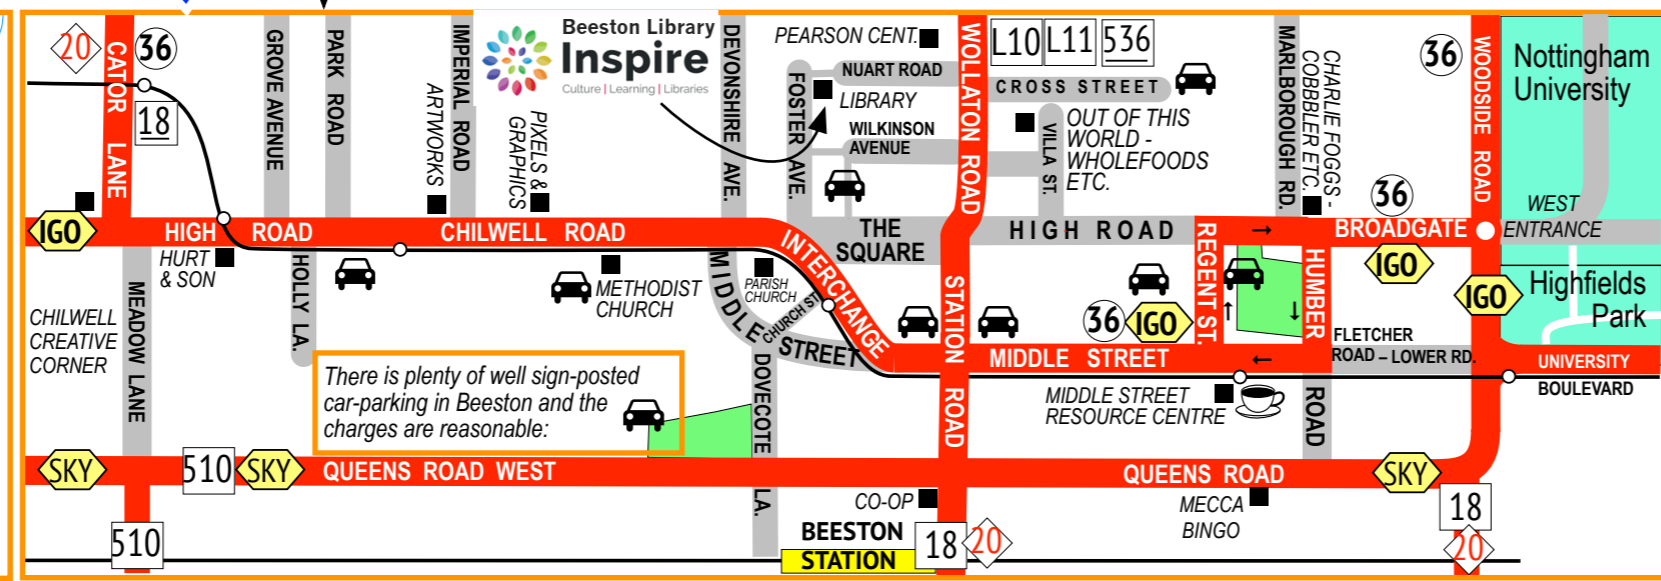

MAP GUIDE

Beeston 24/7 DIRECT
Derby DAILY DIRECT
Wollaton Village MON-SAT DAY-TIME DIRECT
Heanor SUNDAY DIRECT

IndiGO SKYlink
 24/7 SERVICE DAILY TRAM SERVICE

36 IGO SKY i4 34

DAILY BOLD ROUTES 6 PER HOUR OR BETTER. ROUTE 34 HAS FEWER JOURNEYS PER HOUR DURING UNIVERSITY HOLIDAYS.

SKYLINK TIMES FROM MECCA BINGO QUEENS ROAD	Journey Time in Minutes	Buses Per Hour Daytime
Chilwell Retail Park	8	3
Long Eaton Green	12	3
Castle Donington	27	3
East Midlands Airport	37	3
Coalville	75	1
Kegworth	50	1

HISTORY BY BUS
 See Nottingham a little differently
historybybus.blogspot.co.uk

Journey times and buses/trams per hour Mon-Sat daytime from Beeston Interchange

	Minutes	Per hour
Aspley Library	31	1
Beeston Boots	13	2
Beeston Marina	13	1
Bulwell - L11	49	1
Bulwell - TRAM	43	6
Chilwell Field Lane	12	7-8
Chilwell Mottram Rd.	8	10
Chilwell Retail Park	11	6
CITY CENTRE:		
Angel Row - 36	21	7-8
Beastmarket Hill - 18	33	2
Friar Lane - IGO	23	6
Market Square - TRAM	22	6
Nottingham Station	19	6
Victoria Cent. - L10	43	1
Victoria Cent. - 36	26	7-8
Derby Bus Station	59	6
Heanor (Sunday only)	59	1
Hucknall Station	51	6
Hyson Green (Forest)	30	6
Ilkeston (Sunday only)	39	1
Long Eaton Briar Gate	29	3
Long Eaton Green	15	9
QMC Derby Road	12	16
QMC Treatment Cent.	10	6
Stapleford	16	2
St'ford Melbourne Rd.	22	2
Toton Lane - 510	30	1
Toton Lane - Tram	12	6
Trowell Rd/W'ton Vale	12	1
Wollaton Village	20	1

CITY CENTRE BUS STOPS TO & FROM BEESTON

Monday-Saturday early-am/late-pm and Sunday running times are, generally, a little faster but fewer journeys.

© ROBERT HOWARD, November 2019. THIS IS A DIAGRAMMATIC MAP NOT TO SCALE. NOT ALL ROADS SHOWN. Remember, maps catch a moment in time. Bus and Tram information as at 1 Nov 2019.